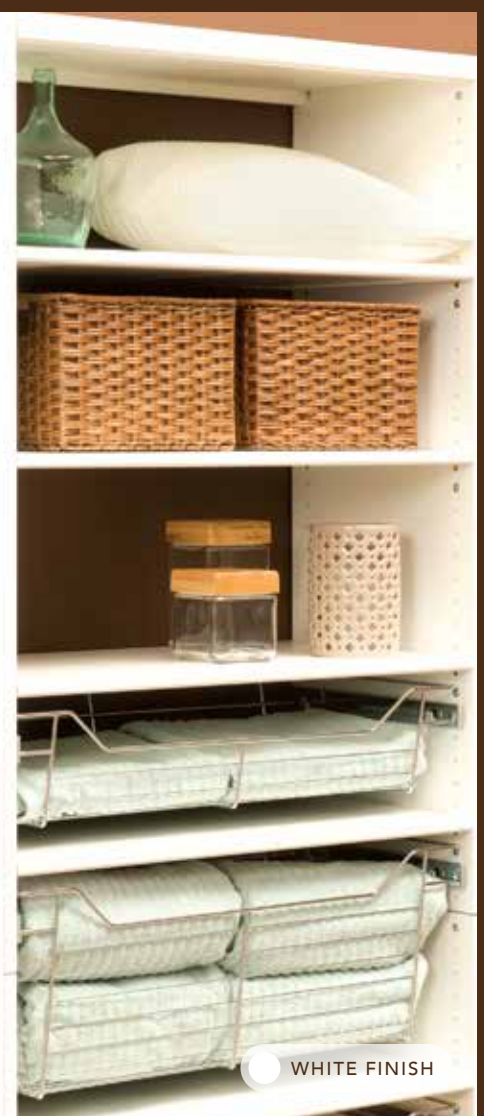

WHITE FINISH